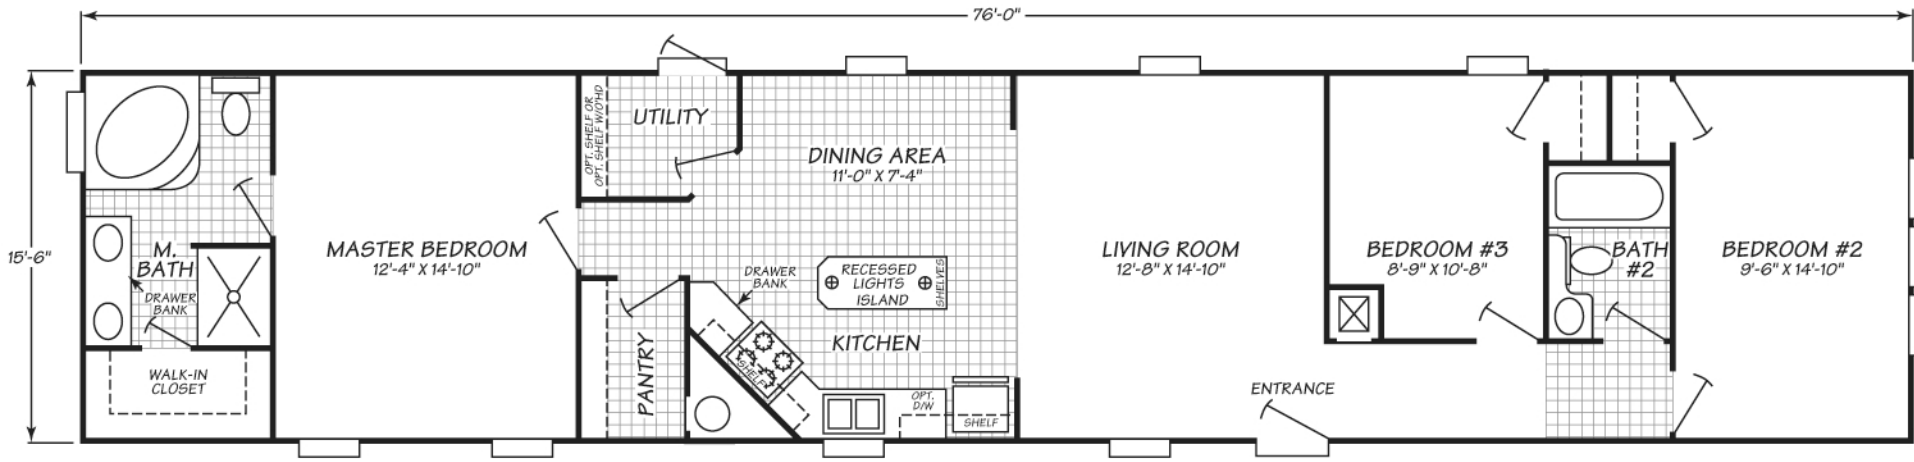

Lake Springs Series Model 6763R

3 Bedrooms • 2 Baths • 1,178 Square Feet

Windows shown reflect standard aluminum windows. Selection of optional thermal pane (vinyl) windows may affect the size and number of windows.

Fleetwood Homes reserves the right to change colors, prices, specifications, models, dimensions and materials without notice. Rendering and diagrams are meant to be representative and, in keeping with Fleetwood's policy of constant updating and improvement, may vary from the actual home. All dimensions are nominal and approximated. Square footage is measured from exterior wall to exterior wall, and is an approximate figure. Length indicated in floorplans is floor length only. The length of the hitch is not included. (Add four feet to arrive at transportable length.) Ask your retailer for specifics. PRICES AND SPECIFICATIONS SUBJECT TO CHANGE WITHOUT NOTICE OR OBLIGATION.